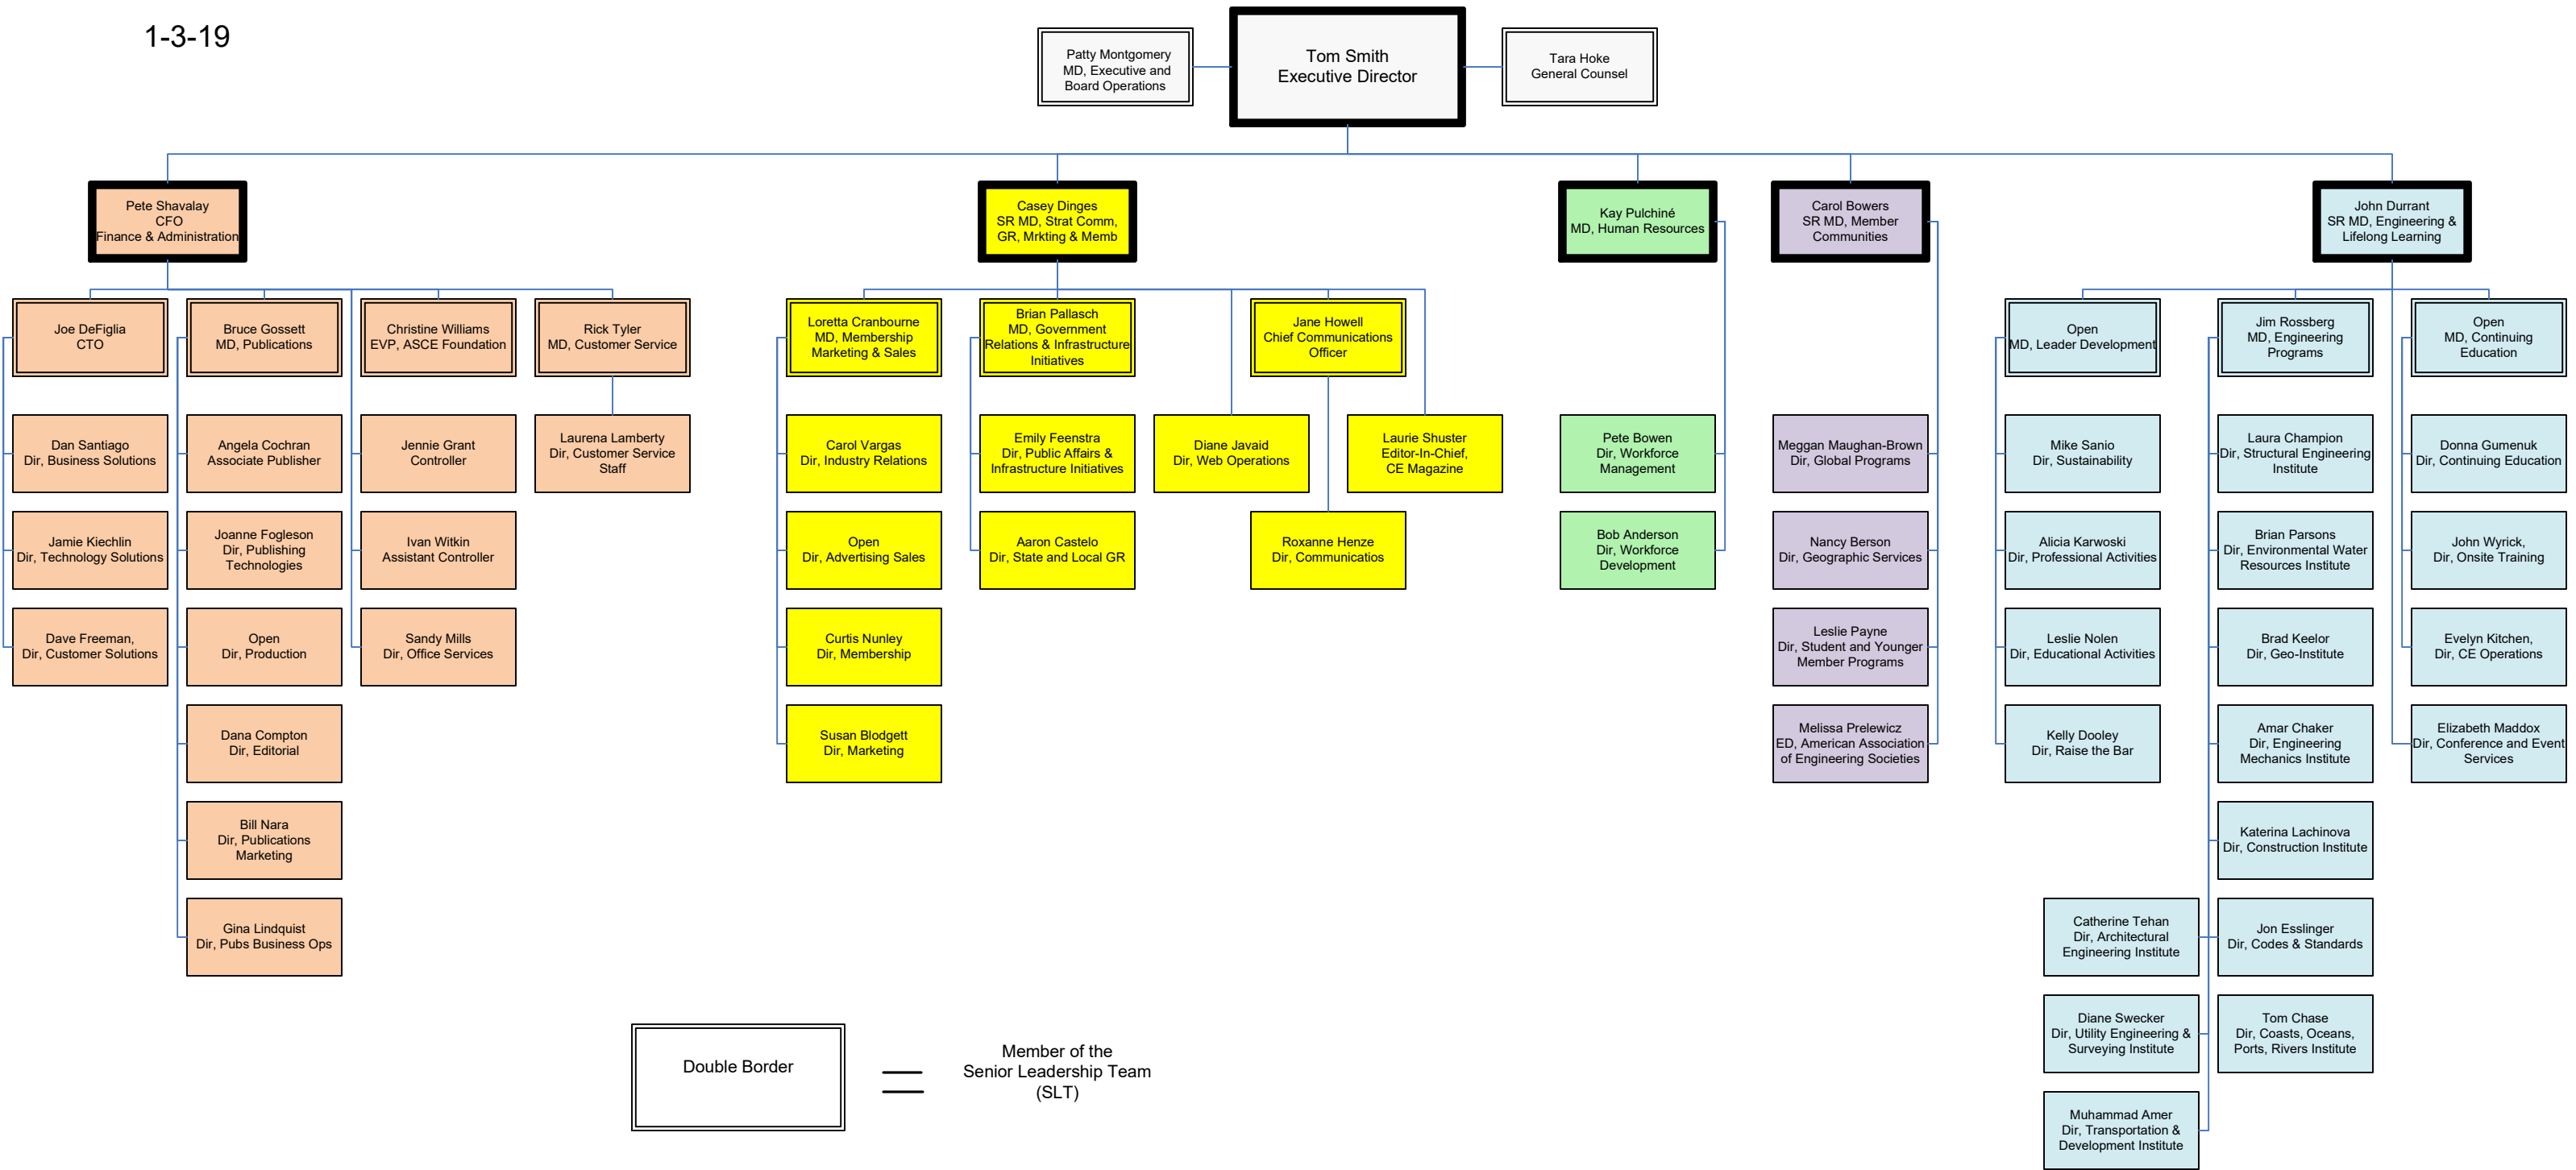

1-3-19

Double Border = Member of the Senior Leadership Team (SLT)

Bold Border = Member of the Executive Leadership Team (ELT)