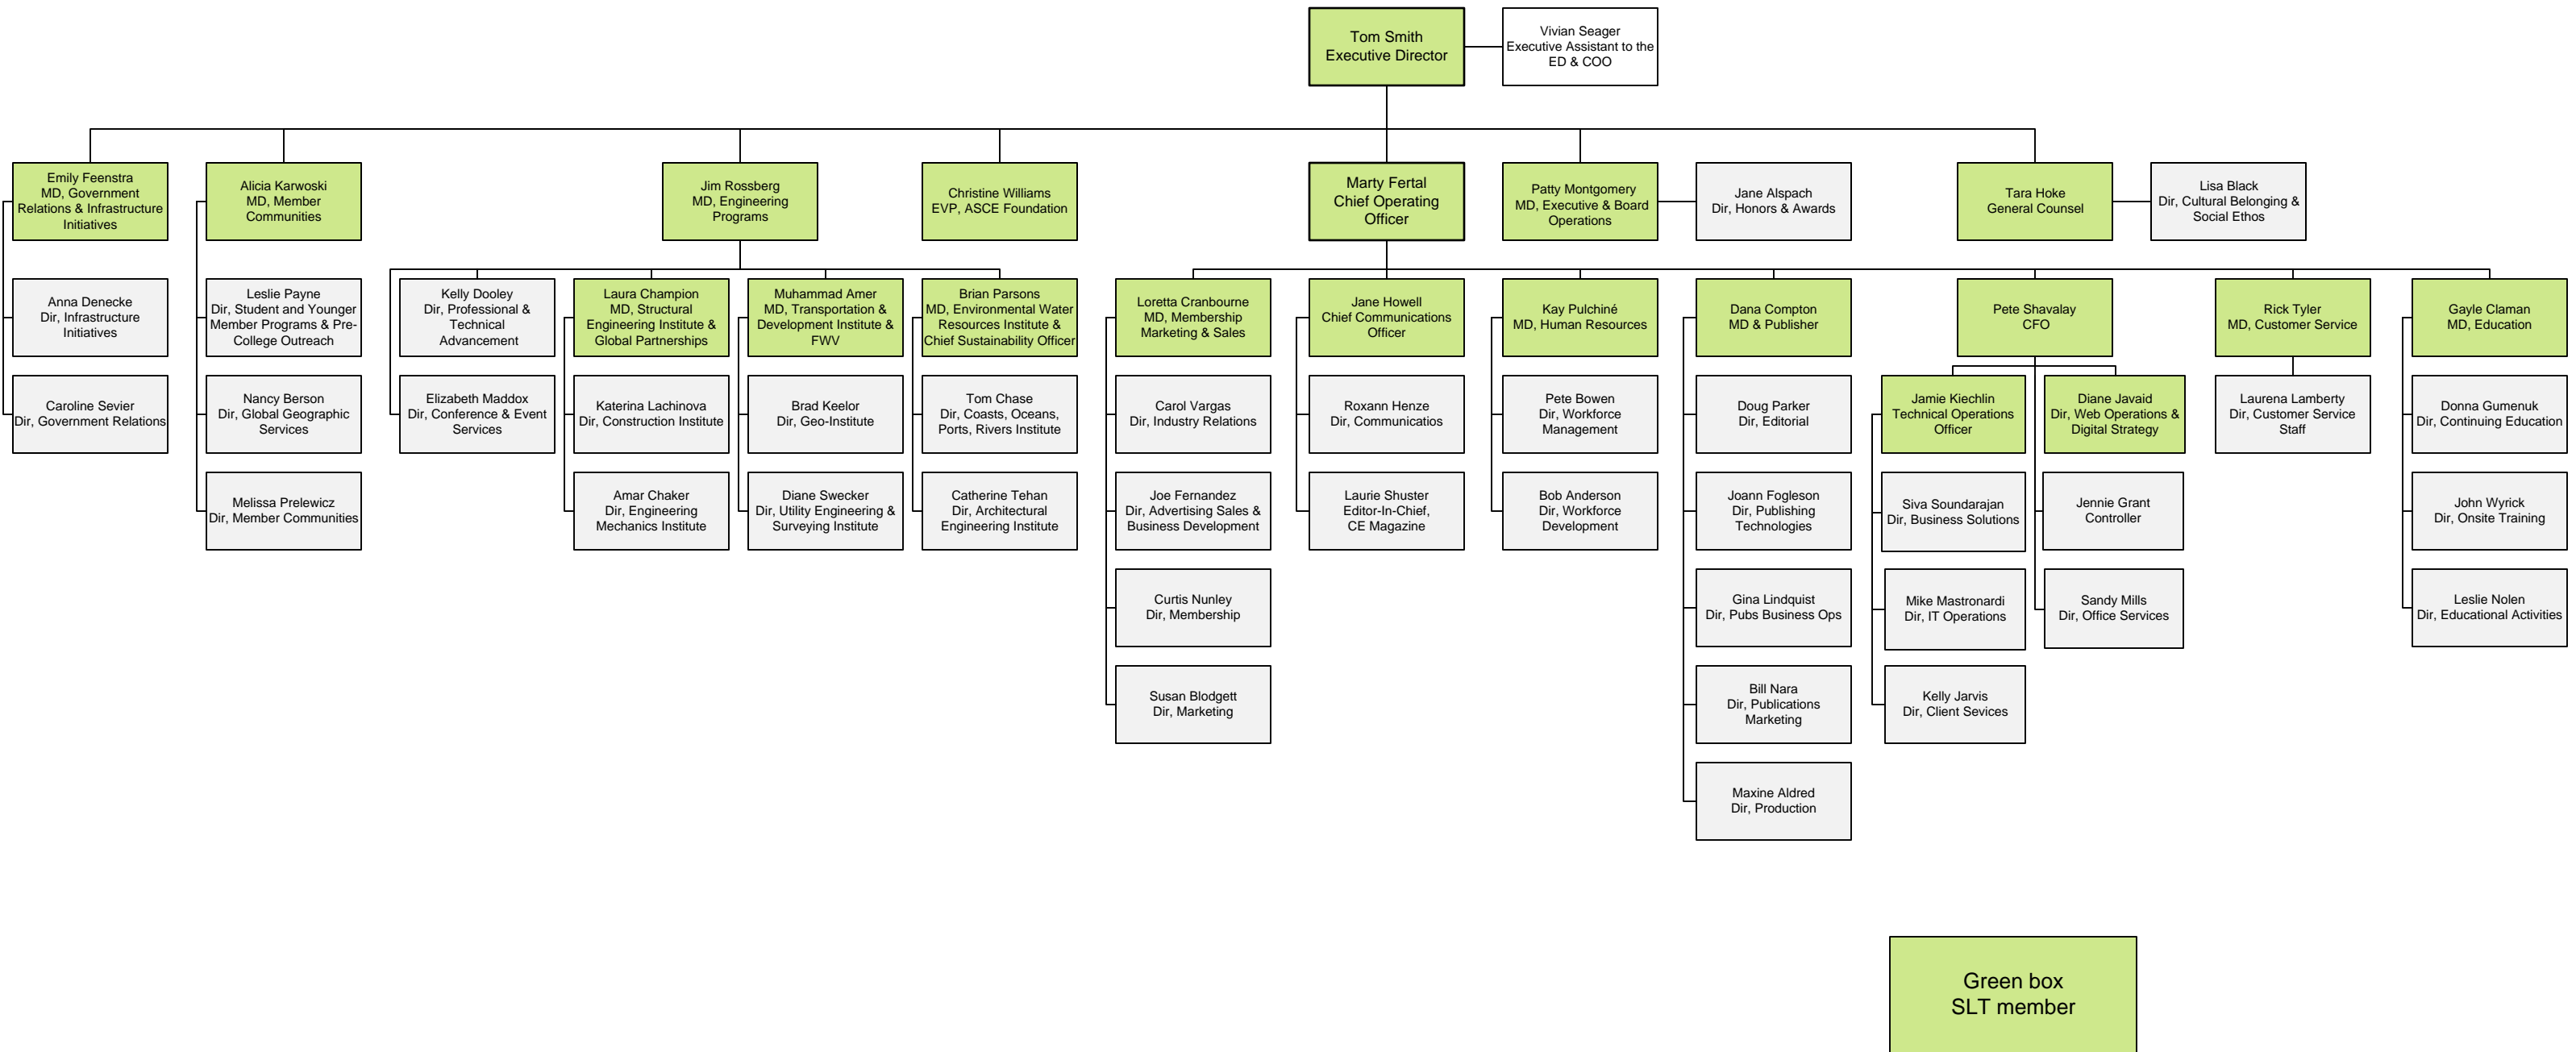

Feb 2021

Green box
SLT member